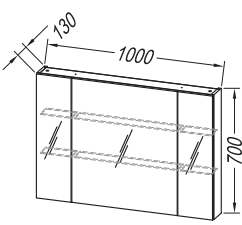

RECOMMENDED MIRRORS / EMPFOHLENE SPIEGEL / РЕКОМЕНДУЕМЫЕ ЗЕРКАЛА / AJÁNLOTT TÜKRÖK :

G

F

F

• COSMETIC MIRROR Ø25
KOSMETIKSPIEGEL Ø25
КОСМЕТИЧЕСКОЕ ЗЕРКАЛО Ø25
KOZMETIKAI TÜKÖR Ø25

E

F

C

C

TON 100