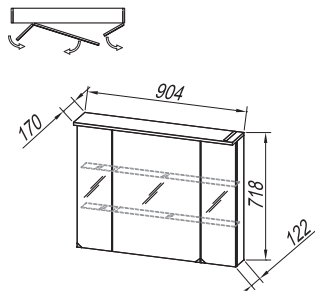

TO 90 WH - LED, SW, S
TO 90 CW - LED, SW, S