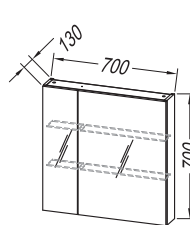

RECOMMENDED MIRRORS / EMPFOHLENE SPIEGEL / РЕКОМЕНДУЕМЫЕ ЗЕРКАЛА / AJÁNLOTT TÜKRÖK :

G

F

F

• COSMETIC MIRROR Ø25
KOSMETIKSPIEGEL Ø25
КОСМЕТИЧЕСКОЕ ЗЕРКАЛО Ø25
KOZMETIKAI TÜKÖR Ø25

E

F

C

C

TON 70