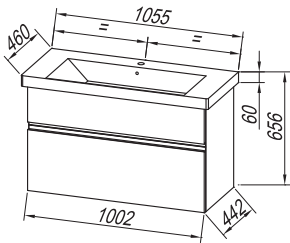

Rahmen: veredelte Spanplatte/
weiß matt (WH), helle Akazie (acacia light),
dunkle Eiche (hacienda BL.)

Waschbecken: Keramik

Griffe: gesenkt in die Frontseite

Schubläden: aus Metall, sanft schließend

Spiegel: OG 100, 80, 60 - LED, T.; OG 120, 90 - LED, T, C.;

OG 100, 80, 60.; TOD, TO 100, 80, 60 - LED, SW, S.;

Leuchte: 700 BL, 500 BL, 300 - LED, KOSMETIKSPIEGEL Ø25

Лицевая часть: древесно-волоконный композит с покрытием и
пленкой ПВХ / белый мат (WH),
светлая акация (acacia light),
темный дуб (hacienda BL.)

Декоративное покрытие: качественная ДСП / белые мат (WH),
светлая акация (acacia light),
темный дуб (hacienda BL.)

Раковина умывальника: керамическая

Ручки: встроенная в фронтальную часть

Ящики: прикреплены к лицевой панели

Зеркало: OG 100, 80, 60 - LED, T.; OG 120, 90 - LED, T, C.;

OG 100, 80, 60.; TOD, TO 100, 80, 60 - LED, SW, S.;

Лампа: 700 BL, 500 BL, 300 - LED, КОСМЕТИЧЕСКОЕ ЗЕРКАЛО Ø25

Front: rétegezett MDF PVC fóliával

- fehér matt (WH), világos akác (acacia light),
sötét tölgy (hacienda BL.)

Körpusz: nemesített farostlemez /
fehér fény matt (WH), világos akác (acacia light),
sötét tölgy (hacienda BL.)

Mosdó: kerámia

Fogantyúk: a frontba mélyítve

Fiókok: fém, puha nyitás-zárás

Tükör: OG 100, 80, 60 - LED, T.; OG 120, 90 - LED, T, C.;

OG 100, 80, 60.; TOD, TO 100, 80, 60 - LED, SW, S.;

Világítás: 700 BL, 500 BL, 300 - LED, KÖZMETIKAI TÜKÖR Ø25

OUO 105 WH
OUO 105 ACACIA LIGHT
OUO 105 HACIENDA BL.