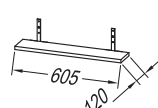

RECOMMENDED MIRRORS / EMPFOHLENE SPIEGEL / РЕКОМЕНДУЕМЫЕ ЗЕРКАЛА / AJÁNLOTT TÜKRÖK :

- COSMETIC MIRROR Ø25
  KOSMETIKSPIEGEL Ø25
  КОСМЕТИЧЕСКОЕ ЗЕРКАЛО Ø25
  KOZMETIKAI TÜKÖR Ø25

F

C

E

POL OG 60

C

F

Box / Rahmen / Декоративное покрытие / Korpusz:

Fronts / Fronten / Лицевая часть / Front: