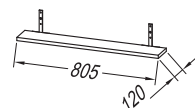

RECOMMENDED MIRRORS / EMPFOHLENE SPIEGEL / РЕКОМЕНДУЕМЫЕ ЗЕРКАЛА / AJÁNLOTT TÜKRÖK :

- COSMETIC MIRROR Ø25
  KOSMETIKSPIEGEL Ø25
  КОСМЕТИЧЕСКОЕ ЗЕРКАЛО Ø25
  KOZMETIKAI TÜKÖR Ø25

F

C

E

POL OG 80

C

F

Box / Rahmen / Декоративное покрытие / Korpusz:

Fronts / Fronten / Лицевая часть / Front: