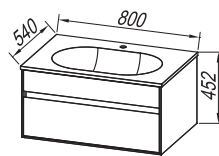

OD 80 BEIGE/WH + UD 80/LM
OD 80 BL/WH + UD 80/LM