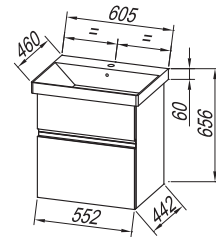

OUO 60 WH
OUO 60 ACACIA LIGHT
OUO 60 HACIENDA BL.