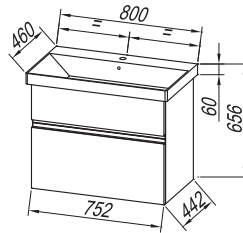

OUO 80 WH
OUO 80 ACACIA LIGHT
OUO 80 HACIENDA BL.