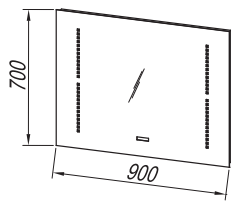

TOD 80 BEIGE/WH - LED, SW, S
TO 80 BL - LED, SW, S

OG 90 - LED, T, C