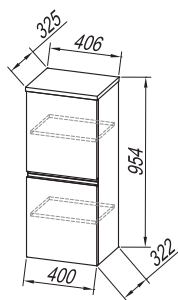

O 953 WH
O 953 ACACIA LIGHT
O 953 HACIENDA BL.

● OPTIONS / OPTIONEN / ОПЦИИ / OPCÍÓK :

- LEGS / FÜSSE / НОЖКИ / LÁB
  h= 200 mm

- ZG 350, SP 350
  Drawer organizer
  Schublade Veranstalter
  Organizator ящик
  Fiókrendező

- Cosmetic basket
  Kosmetische Korb
  Косметическая корзина
  Kozmetikai kosár