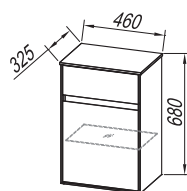

D 671 BEIGE/WH
D 671 BL/WH