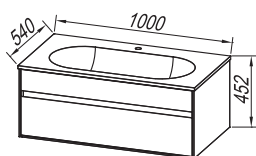

Fronten: MDF lackiert WEISS
Rahmen: MDF lackiert SCHWARZ (BL), BEIGE
Waschbecken: Gussmarmor / aus Keramik, in Kerrock-Platte eingebaut
Griffe: gesenkt in die Frontseite
Schubladen: aus Metall, sanft schließend
Spiegel: OG 100, 80, 60 - LED, T,; OG 120, 90 - LED, T, C,;
OG 100, 80, 60,; TOD, TO 100, 80, 60 - LED, SW, S,;
Leuchte: 700 BL, 500 BL, 300 - LED, KOSMETIKSPIEGEL Ø25

Лицевая часть: МДФ лакированный БЕЛЫЙ
Декоративное покрытие: ламинированная ДСП панель - МДФ лакированный ЧЕРНЫЙ (BL), БЕЖ
Раковина умывальника: литевой мрамор / керамический, встроенный в керрок поверхность
Ручки: встроенная в фронтную часть
Ящики: металлические, мягкое закрытие
Зеркало: OG 100, 80, 60 - LED, T,; OG 120, 90 - LED, T, C,;
OG 100, 80, 60,; TOD, TO 100, 80, 60 - LED, SW, S,;
Лампа: 700 BL, 500 BL, 300 - LED, КОСМЕТИЧЕСКОЕ ЗЕРКАЛО Ø25

Front: MDF lakkozott FEHÉR
Korpusz: MDF lakkozott FEKETE (BL), BÉZS
Mosdó: öntött márvány / kerámia, kerrock lemezbe ágyazva
Fogantyúk: a frontoldalba mélyesztett
Fiókok: fém, puha nyitás-zárás
Tükör: OG 100, 80, 60 - LED, T,; OG 120, 90 - LED, T, C,;
OG 100, 80, 60,; TOD, TO 100, 80, 60 - LED, SW, S,;
Világítás: 700 BL, 500 BL, 300 - LED, KOZMETIKAI TÜKÖR Ø25

OD 100 BEIGE/WH + UD 100/LM
OD 100 BL/WH + UD 100/LM