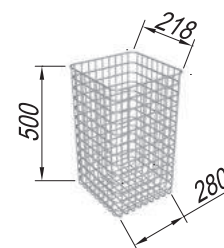

Lana 80, 65

318

Fronts: laminated woodchip board GRAY, ACACIA LIGHT

Box: laminated woodchip board GRAY, ACACIA LIGHT

Wash basin: ceramic

Handles: matted metal

Drawers: wooden with soft closing

Mirror: OGL 80, 65; TOL 80, 65;

Light (optional):

700 BL BOX, 500 BL BOX, 500 BOX - LED, SW, S, 700 BL, 500 BL - LED, LUČ 300 - LED, COSMETIC MIRROR Ø25

Fronten: veredelte Spanplatte GRAU (GRAY), ACACIA LIGHT

Rahmen: veredelte Spanplatte GRAU (GRAY), ACACIA LIGHT

Waschbecken: Keramik

Griffe: aus Metall matt

Schubladen: aus Holz sanftschließend

Spiegel: OGL 80, 65; TOL 80, 65;

Leuchte (Option):

700 BL BOX, 500 BL BOX, 500 BOX - LED, SW, S, 700 BL, 500 BL - LED, LUČ 300 - LED, KOSMETIKSPIEGEL Ø25

Лицевая часть: ламинированная ДСП панель СЕРАЯ (GRAY), ACACIA LIGHT

Декоративное покрытие: ламинированная ДСП панель СЕРАЯ (GRAY), ACACIA LIGHT

Раковина умывальника: керамическая

Ручки: металлическая матовая

Ящики: деревянные с мягким закрытием

Зеркало: OGL 80, 65; TOL 80, 65;

Лампа (опция):

700 BL BOX, 500 BL BOX, 500 BOX - LED, SW, S, 700 BL, 500 BL - LED, LUČ 300 - LED, КОСМЕТИЧЕСКОЕ ЗЕРКАЛО Ø25

Front: nemesített farostlemez SZÜRKE (GRAY), ACACIA LIGHT

Korpusz: nemesített farostlemez SZÜRKE (GRAY), ACACIA LIGHT

Mosdó: kerámia

Fogantyúk: fém matt

Fiókok: fa, puha nyitás-zárás

Tükör: OGL 80, 65; TOL 80, 65;

Világítás (opció):

700 BL BOX, 500 BL BOX, 500 BOX - LED, SW, S, 700 BL, 500 BL - LED, LUČ 300 - LED, KOSMETIKAI TÜKÖR Ø25

OUL 80 GRAY
OUL 80 ACACIA LIGHT

OUL 80 II GRAY
OUL 80 II ACACIA LIGHT

OUL 65 GRAY
OUL 65 ACACIA LIGHT

OUL 65 II GRAY
OUL 65 II ACACIA LIGHT

● OPCIJE / OPTIONS / OPCIJE / OPCIJE :

● BASKET