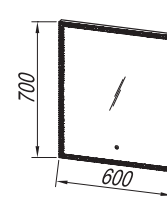

OG 60 - LED, T