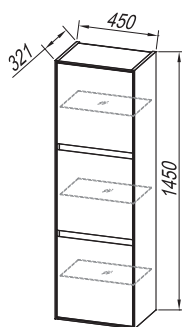

D 1453 BEIGE/WH
D 1453 BL/WH